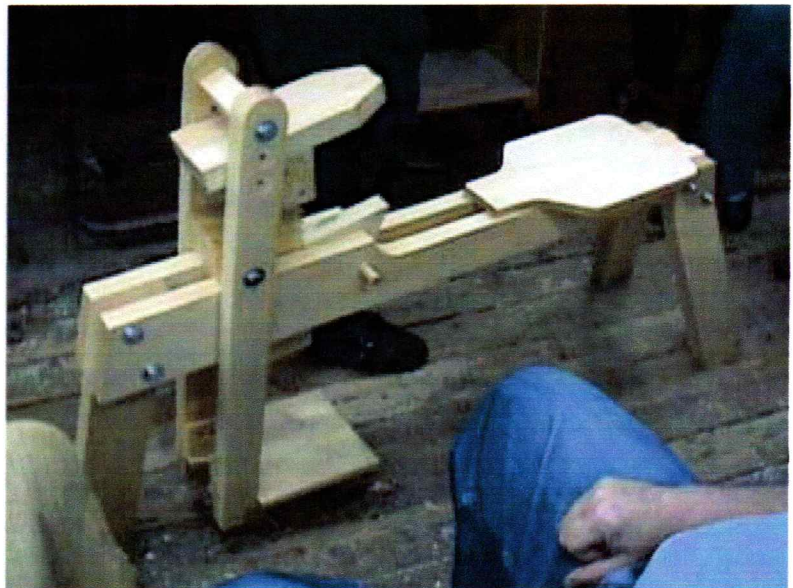

# Wally Kemp Demonstrated Turning a Natural Edge Bowl

Show and Tell Mystery Mallet

Could be used to remove Natural Edge bark if you want to create an Un-natural edge bowl!

Ron Knapp's Hybrid Shaving Horse from Plans in May 2008 American Woodworker Magazine